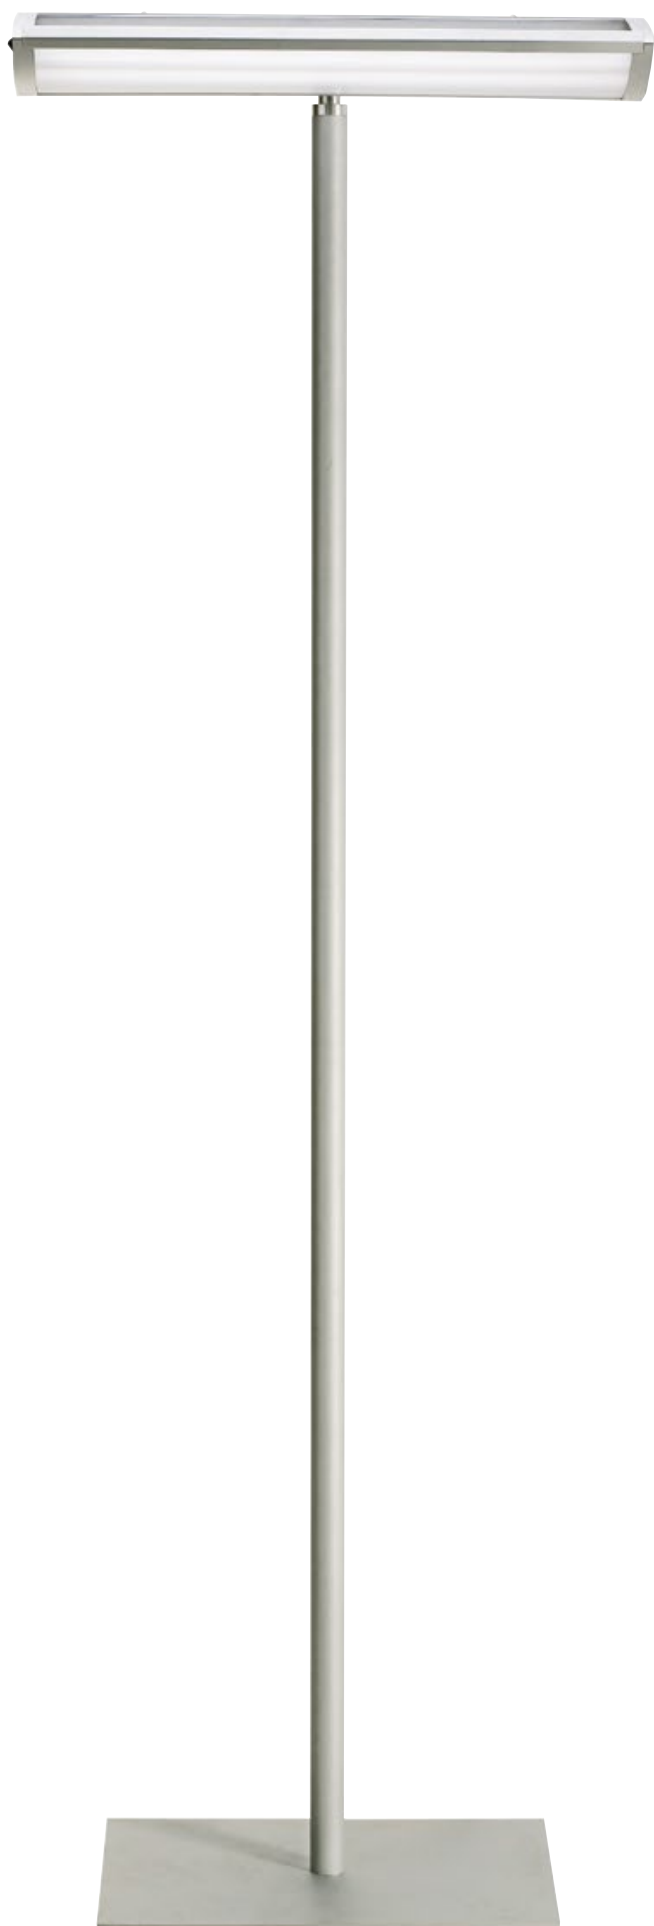

Art. Nr. 9053

Stehleuchte mit mittigem Standrohr. Die Lichtabgabe des Reflektors geht nach oben und unten zur Ausleuchtung von Räumen und Arbeitsflächen.

Floor lamp with central stand pipe. The light output is up- and downward for the lighting of rooms and work spaces.

Farbe: Silber

Colour: silver

230 V / 4 x T5 G5 14 W

230 V / 4 x T5 G5 14 W

Technische Daten Seite: 75

technical data page: 75