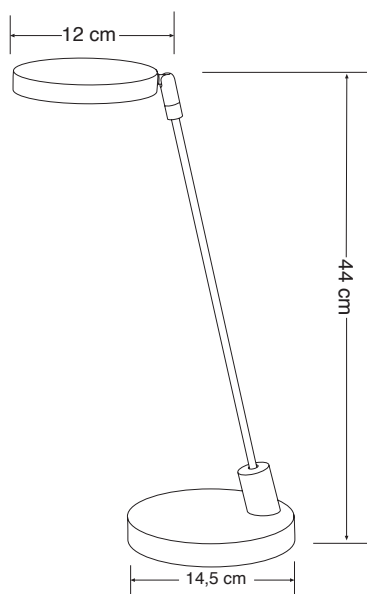

Art. Nr. 9159-11

Tischleuchte in LED Technik in schlichtem Design. Kopf in Neigung verstellbar.

Table lamp in LED technique in straight design. Shade with adjustable tilt.

Art. Nr.: 9159-11

Material: Kunststoff , Metall

type of bulb: LED

Socket: 230 V / 1 LED / 8 W

Lichtstrom: 350 lm

Beleuchtungsstärke, Abstand in cm: 1950 lux - 35 cm

Mittlere Nennlebensdauer: 30.000 h

Farbtemperatur: 3.000 - 4.000 K

Zertifikate: CE

Farbe: Schwarz

Art. No.: 9159-11

material: plastic , metal

type of bulb: LED

socket: 230 V / 1 LED / 8 W

luminous flux: 350 lm

illuminance, distance in cm: 1950 lux - 35 cm

rated life time: 30.000 h

colour temperature: 3.000 - 4.000 K