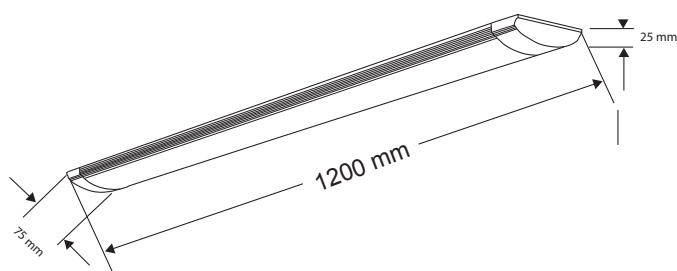

Art. Nr.: 9067

Material: Aluminium, Kunststoff

Leuchtmittelart: LED

Socket: 230V / 168 LEDs / 37 W

Lichtstrom: 3700 lm

Beleuchtungsstärke, Abstand in cm: ca. 1.030 lux - 100 cm

Leistungsaufnahme: 37 W

Mittlere Nennlebensdauer: 35.000 h

Farbtemperatur: 4.500 K

Zertifikate: CE

Farbe: Silber, weiß

Dieses Produkt enthält eine Lichtquelle der Energieeffizienzklasse: **E**

Art. No.: 9067

Material: Aluminium, Kunststoff material: aluminium, plastic

type of bulb: LED

socket: 230V / 168 LEDs / 37 W

luminous flux: 3700 lm

illuminance, distance in cm: ca. 1.030 lux - 100 cm

power consumption: 37 W

rated life time: 35.000 h

colour temperature: 4.500 K

certificates: CE

colour: silver, white

This product contains a light source of energy efficiency class: **E**