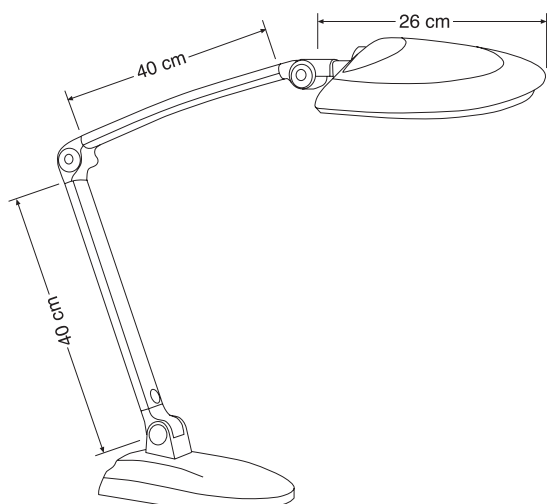

luminous flux: **1900** lm

illuminance, distance in cm: ca. 1.700 lux - 40 cm

rated life time: 30.000 h

colour temperature: 4.000 K

certificates: CE

colour: white

*This product contains a light source of energy efficiency class: **D***