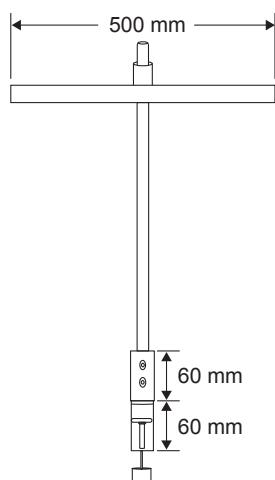

illuminance: 1.600 lx / in distance 45 cm

power consumption: 7W

rated life time: 25.000 h

colour temperature: 3.000-4.000-5.000K

certificates: CE

colour: black

This product contains a light source of energy efficiency class: F