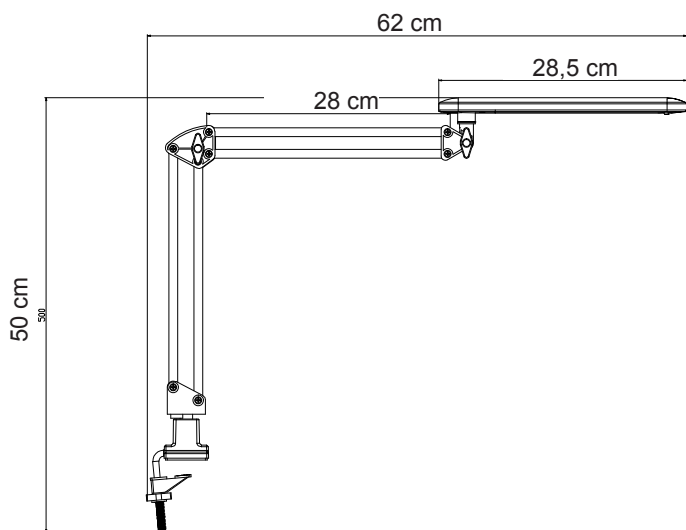

Art. No.: 962

*material: plastic, metal
type of bulb: LED
socket: 230 V/ 20 LEDs / 7 W
luminous flux: 420 lm
illuminance, distance in cm: ca. 1.250 lux - 40 cm
rated life time: 30.000 h
colour temperature: 5.000 K
certificates: CE
colour: - 10 (white), - 11 (black), - 28 (silver)*

This product contains a light source of energy efficiency class: D