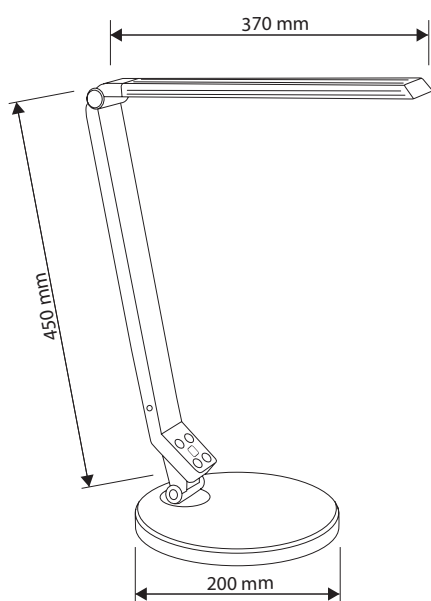

Art. Nr.: 9219

Material: ABS / 6063AL

Leuchtmittelart: LED

Socket: 230 V / 120 LEDs / 10 W

Lichtstrom: 350-400 lm

Beleuchtungsstärke, Abstand in cm: 1100 lux - 35 cm

Mittlere Nennlebensdauer: 35.000 h

Farbtemperatur: 3.000-6.000 K

Zertifikate: CE

Farbe: -11 (Schwarz)

Art. No.: 9219

material: ABS / 6063AL

type of bulb: LED

socket: 230 V / 120 LEDs / 10 W

luminous flux: 350-400 lm

illuminance, distance in cm: 1100 lux - 35 cm

rated life time: 35.000 h

colour temperature: 3.000-6.000 K

certificates: CE

colour: -11 (black)