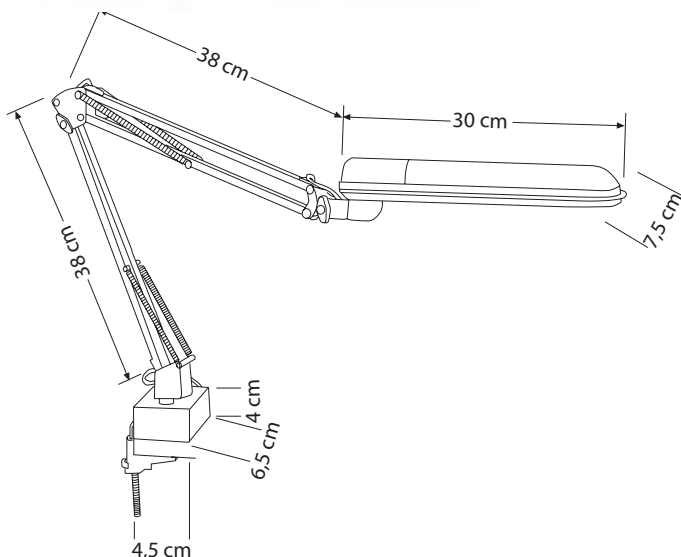

Art. No.: 9091

material: plastic, metal
type of bulb: compact fluorescent light
socket: 230 V / TC-SEL 2G7 / 11 W
luminous flux: 900 lm
illuminance, distance in cm: ca. 1.250 lux - 45 cm
rated life time: 6.000 h
colour temperature: 4.200 K
certificates: CE
colour: -11 (black) -33 (light grey)

This product contains a light source of energy efficiency class: G