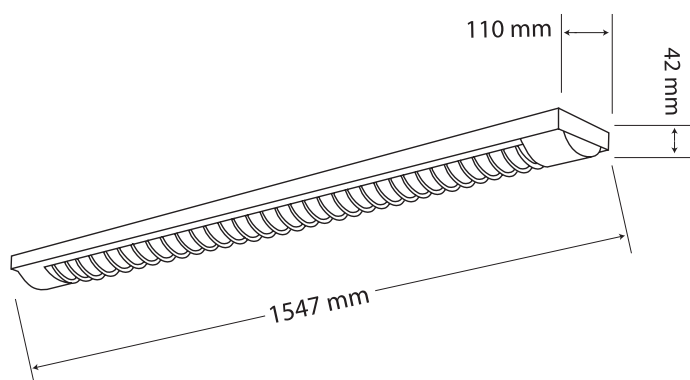

Art. No.: 9064

material: aluminium, plastic

type of bulb: fluorescent light

socket: 230 V / 1 x T26 G13 / 58 W

luminous flux: 2700 lm

power consumption: 58 W

rated life time: 8.000 h

colour temperature: 6.500 K

Zertifikate: CE

colour: white / chrome

This product contains a light source of energy efficiency class: G