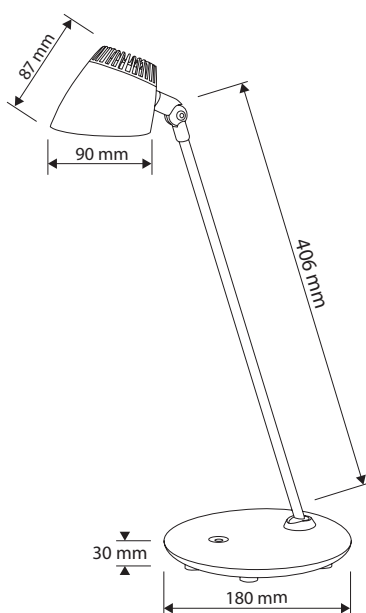

Art. Nr.: 9216

Material: ABS / Aluminium / Eisen

Leuchtmittelart: LED

Socket: 230 V / 12 LEDs / 5 W

Lichtstrom: 250 lm

Beleuchtungsstärke, Abstand in cm: 1500 lux - 40 cm

Mittlere Nennlebensdauer: 20.000 h

colour temperature: 4.000 K +/- 300

Zertifikate: CE

colour: black / silver

Art. No.: 9216

material: ABS / aluminium / iron

type of bulb: LED

socket: 230 V / 12 LEDs / 5 W

luminous flux: 250 lm

illuminance, distance in cm: 1500 lux - 40 cm

rated life time: 20.000 h

colour temperature: 4.000 K +/- 300

certificates: CE

colour: black / silver