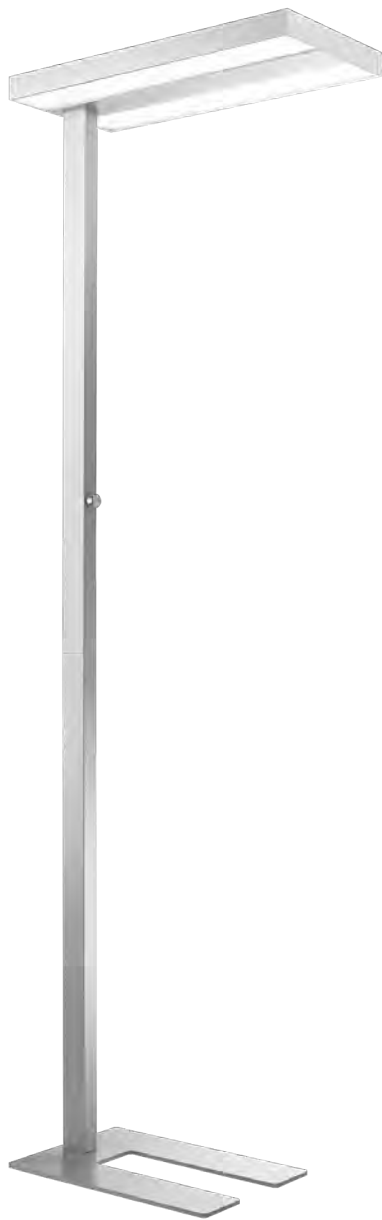

Art. Nr. 9080-1

Dimmbare LED Büro-Stehleuchte für das moderne Büro oder Arbeitszimmer. Mit dieser hochwertigen Leuchte aus Aluminium kann eine ideale Lichtsituation am Schreibtischarbeitsplatz erreicht werden. Eine vollprismatische Abdeckung sorgt für perfektes direktes Licht für den Bildschirmarbeitsplatz und durch eine zusätzlich indirekte Beleuchtung des Raumes nach oben erreicht man einen idealen doppelten Lichteffect. Die Leuchte ist stufenlos dimmbar über einen Drehschalter am Leuchtengestell. Der U-förmige, flache Leuchtenfuß aus massivem Metall ermöglicht eine unauffällige Platzierung der Leuchte direkt am Büroarbeitsplatz.

Dimmable LED Floor-Lamp for perfect lighting in the modern office or workspace. This high quality aluminium lamp creates a very special atmosphere with direct and indirect lighting. This direct light is most essential for the computer workplace with its glare-free lighting. The additional indirect light illuminates the rest of the room. The Floor-Lamp is continuously dimmable with a rotating switch. The split base fits around table legs. The reflector and stand are made of aluminium, the base is of solid metal, silver coloured.

Art. Nr.: 9080-1

Material: Aluminium 6063AL, lackiert
Leuchtmittelart: LED
Sockel: 230 V / 336 LEDs / 60 W
= 30 W Oben / 30 W Unten
Lichtstrom: 4.100 lm Oben / 2.700 lm Unten
Beleuchtungsstärke: ca. 1.170 lux - 120 cm
Mittlere Nennlebensdauer: 40.000 h
Farbtemperatur: 3.700-4.250K
Zertifikate: CE / GS
Farbe: Silber

Dieses Produkt enthält eine Lichtquelle der Energieeffizienzklasse: D

Art. No.: 9080-1

*material: aluminium, 6063AL, powder coated
type of bulb: LED
socket: 230 V / 336 / 60 W
= 30W up / 30W down
luminous flux: 4.100 lm up / 2.700 lm down
illuminance: ca. 1.170 lux - 120 cm
rated life time: 40.000 h
colour temperature: 3.700-4.250K
certificates: CE / GS
colour: silver*

This product contains a light source of energy efficiency class: D