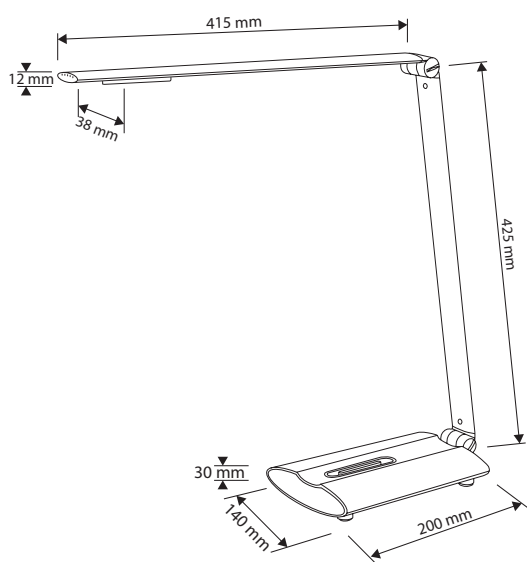

Table lamp with LED technology, arm and shade with adjustable tilt. The lamp is 3-step dimmable with a touch sensor.

Art. Nr.: 9212

Material: ABS / Aluminium / Eisen

Leuchtmittelart: LED

Socket: 230 V / 12 LEDs / 8 W