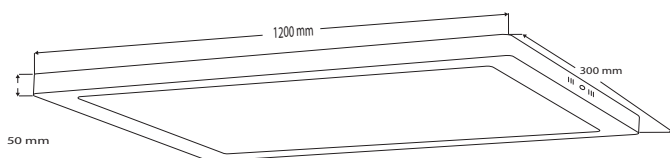

Art. Nr. 9232

LED Flächenleuchte mit weitem Strahlungswinkel zur Beleuchtung größerer Objekte oder Raumbereiche. Rahmen und Aufhängung aus Metall in der Farbe Weiß. Rechteckige Form.

Größe: 1.200 x 300 x 13 / 50 mm

LED panel light with wide beam angle for lighting bigger objects odr space areas. Metal frame and mounting in white colour. Angular design.

Size: 1.200 x 300 x 13 / 50 mm.

Art. Nr.: 9232

Material: Metall

Leuchtmittelart: LED

Socket: 230 V / 180 LEDs/ 36 W

Lichtstrom: 2700-2800 lm

Beleuchtungsstärke, Abstand in cm: ca. 304 lux - 100 cm

Leistungsaufnahme: 36 W

Mittlere Nennlebensdauer: 10.000 h

Farbtemperatur: 4.000 K

Zertifikate: CE

Farbe: weiß

Dieses Produkt enthält eine Lichtquelle der Energieeffizienzklasse: E

Art. No.: 9232

material: metal

type of bulb: LED

socket: 230 V / 180 LEDs / 36 W

luminous flux: 2700-2800 lm

illuminance, distance in cm: ca. 304 lux - 100 cm

Leistungsaufnahme: 36 W

rated life time: 10.000 h

colour temperature: 4.000 K

certificates: CE

colour: white

This product contains a light source of energy efficiency class: E