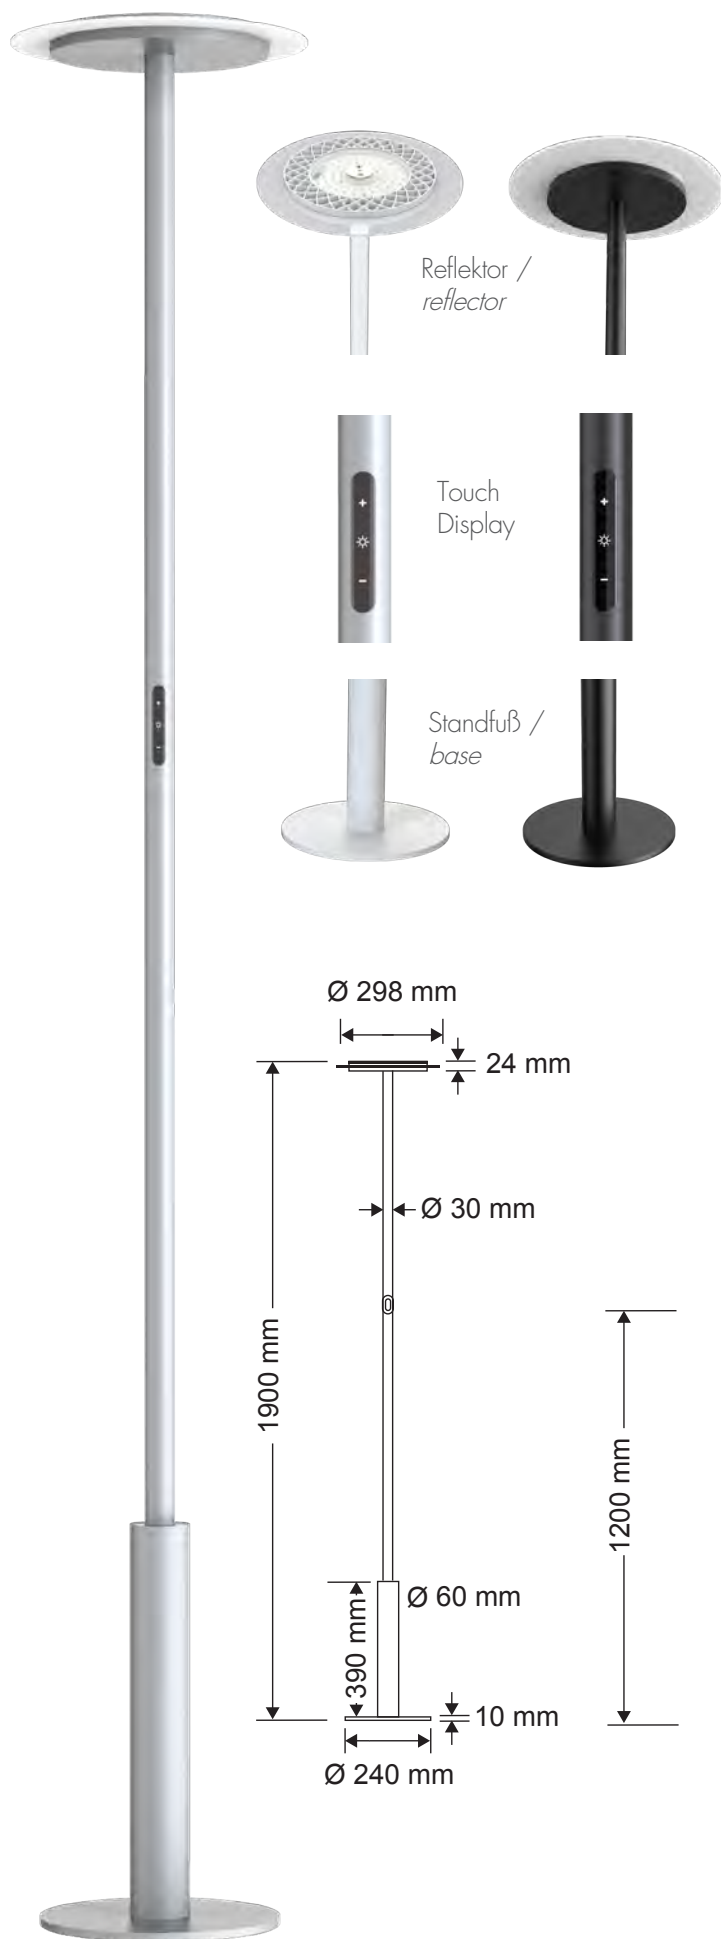

Art. Nr.: 9095

Material: Metall, 6063 Aluminium, pulverbeschichtet

Leuchtmittelart: LED

Sockel: 230 V / 390 LEDs / 39 W oben + 6 W unten Lichtstrom: 5.450 lm / 50 lm

Beleuchtungsstärke 480 lux

bei einer weißen Deckenhöhe von 2,80 m Leistungsaufnahme: 45 W

Mittlere Nennlebensdauer: 35.000 h

Farbtemperatur: 4.000 K / ± 300

Zertifikate: CE

Farbe: weiß / schwarz

Lichtquelle der Energieeffizienzklasse: D

Lieferung in 2 Kartons.

Art. No.: 9095

material: 6063 aluminium, powder coated

type of bulb: LED

socket: 230 V / 390 LEDs / 39 W up + 6 W down luminous flux: 5.450 lm / 50 lm

illuminance: 480 lux by white ceiling height 2,80 m power

consumption: 45 W

rated life time: 35.000 h

colour temperature: 4.000 K / ± 300

certificates: CE

colour: white / black

light source of energy efficiency class: D

Delivery in 2 parcels.