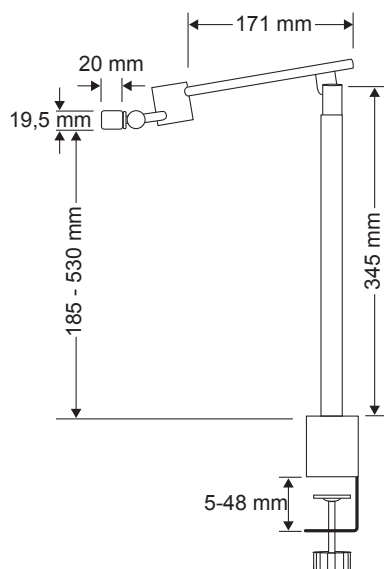

illuminance: 1.600 lx / in distance 45 cm

power consumption: 7W

rated life time: 25.000 h

colour temperature: 3.000-4.000-5.000K

certificates: CE

colour: black

This product contains a light source of energy efficiency class: F