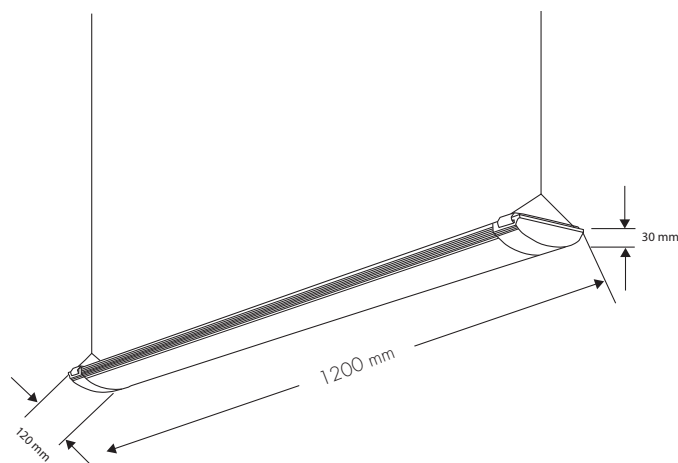

Art. Nr.: 9068

Material: Aluminium, Kunststoff

Leuchtmittelart: LED

Sockel: 230V / 195 LEDs / 50 W

Lichtstrom: **5900 lm**

Beleuchtungsstarke, Abstand in cm: ca. 1.240 lux - 100 cm

Leistungsaufnahme: 50 W

Mittlere Nennlebensdauer: 35.000 h

Farbtemperatur: 4.500 K

Zertifikate: CE

Farbe: Silber, Wei

Dieses Produkt enthalt eine Lichtquelle der Energieeffizienzklasse: **E**

Art. No.: 9068

Material: Aluminium, Kunststoff material: aluminium, plastic type of bulb: LED

socket: 230V / 195 LEDs / 50 W

*luminous flux: **5900 lm***

illuminance, distance in cm: ca. 1.240 lux - 100 cm

power consumption: 50 W

rated life time: 35.000 h

colour temperature: 4.500 K

certificates: CE

colour: silver, white

*This product contains a light source of energy efficiency class: **E***

Art. Nr.: 9068-1 Seilabhangung / rope suspension

Seilabhangung fur Art. Nr. 9068

Stahlseile, 2 x 80 cm,

inkl. Montagematerial

Suspendet Accessories Set for Art. No. 9068

steel cables, 2 x 80 cm,

incl. mounting parts