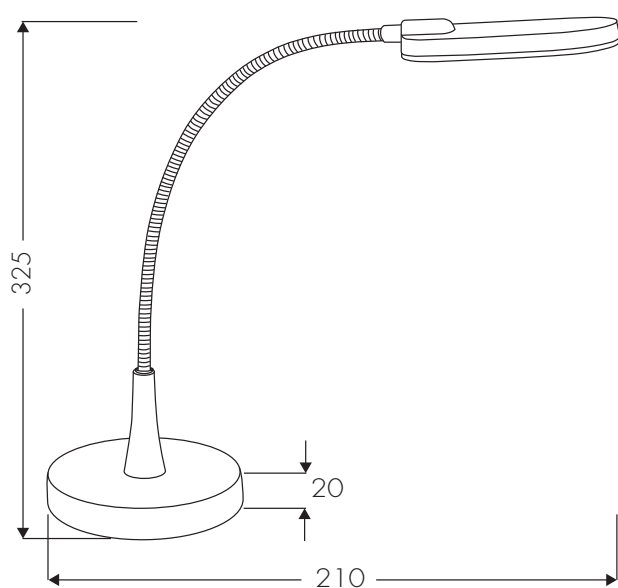

This product contains a light source of energy efficiency class: F

Art. Nr. 9081

Praktische kleine LED Tischleuchte mit sehr flexibel einstellbarem Leuchtenarm aus Metall.

Compact LED table lamp with flexible metal tube for individual adjustment.