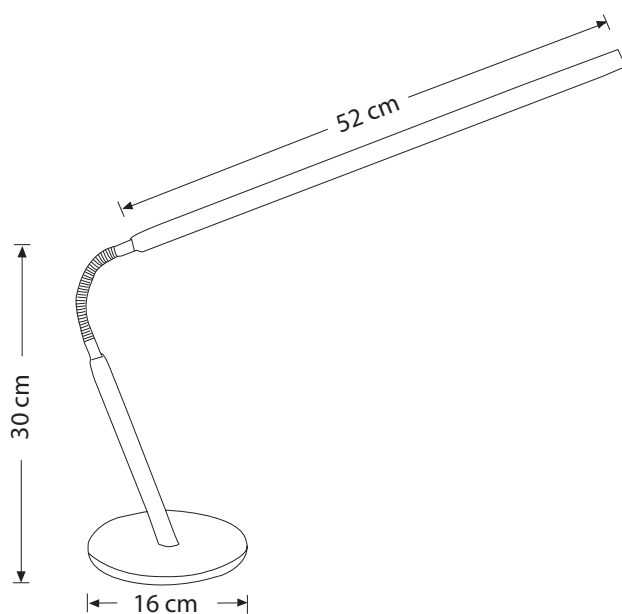

Art. Nr.: 9073

Material: Metall verchromt

Leuchtmittelart: LED

Socket: 230 V / 33 LEDs / 4 W

Lichtstrom: 429 lm

Beleuchtungsstärke, Abstand in cm: ca. 800 lux - 45 cm

Mittlere Nennlebensdauer: 20.000 h

Farbtemperatur: 6.400 K

Zertifikate: CE

Farbe: Chrom

Dieses Produkt enthält eine Lichtquelle der Energieeffizienzklasse: F

Art. No.: 9073

material: metal, chrome plated
type of bulb: LED

socket : 230 V / 33 LEDs / 4W

luminous flux: 429 lm

illuminance, distance in cm: ca. 800 lux - 45 cm

rated life time: 20.000 h

colour temperature: 6.400 K

certificates: CE

colour: chrome

This product contains a light source of energy efficiency class: F