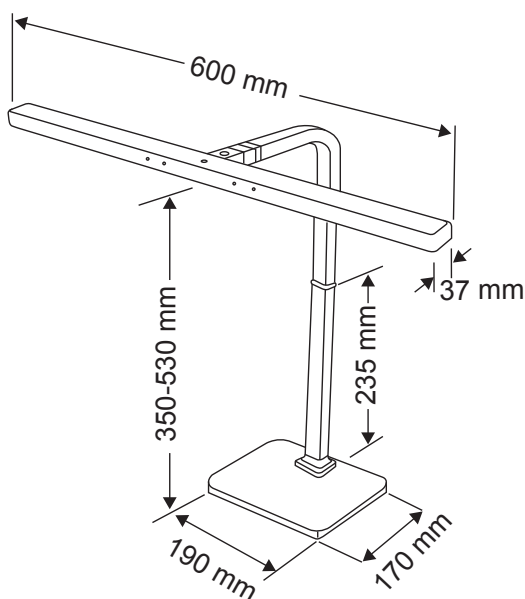

Art. No.: 939-11

material: aluminium / silicon

type of bulb: LED, 2 x 44 pcs

socket: 230V/50Hz

luminous flux: 1.320 lm

illuminance: 2.000 lx / in distance 45 cm

power consumption: 13W

rated life time: 25.000 h

colour temperature: 3.000-4.000-5.000-6.500K

certificates: CE

colour: black

This product contains a light source of energy efficiency class: F