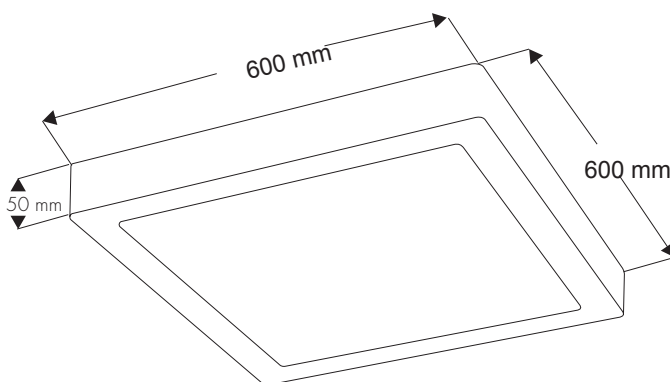

LED panel light with wide beam angle for lighting bigger objects odr space areas. Metal frame and mounting in white colour. Square design.

Size: 600 x 600 x 13 / 53 mm

Art. Nr.: 9231

Material: Metall

Leuchtmittelart: LED