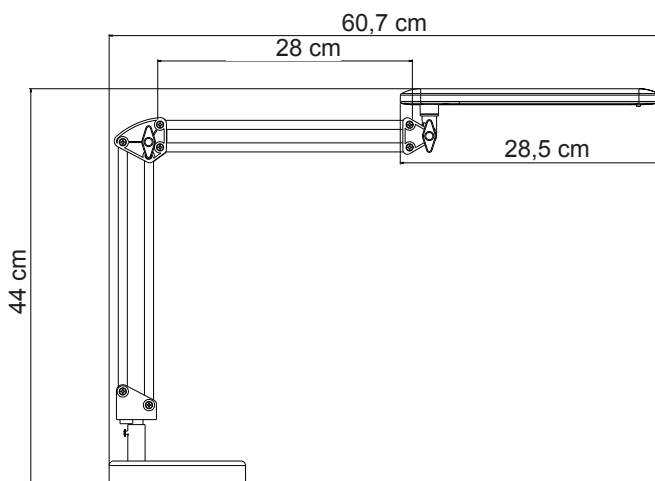

Art. No.: 963

*material: plastic, metal
type of bulb: LED
socket: 230 V/ 20 LEDs / 7 W
luminous flux: 420 lm
illuminance, distance in cm: ca. 1.250 lux - 40 cm
rated life time: 30.000 h
colour temperature: 5.000 K
certificates: CE
colour: - 10 (white), - 11 (black), - 28 (silver)*

*This product contains a light source of energy efficiency class: **D***