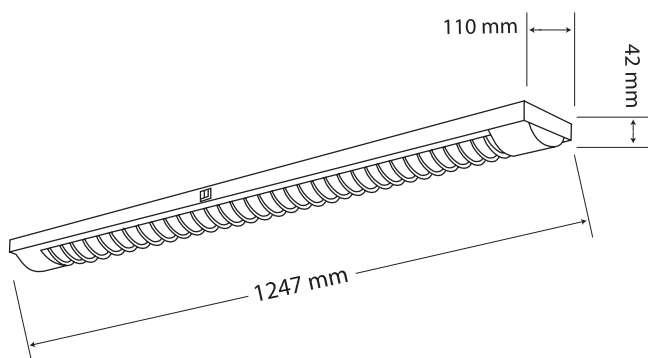

Art. Nr.: 9063

material: aluminium, plastic

type of bulb: fluorescent light

socket: 230 V / 1 x T26 G13 / 36 W

luminous flux: 1600 lm

power consumption: 36 W

rated life time: 8.000 h

colour temperature: 6.500 K

Zertifikate: CE

Farbe: Weiß, Chrom

This product contains a light source of energy efficiency class: G