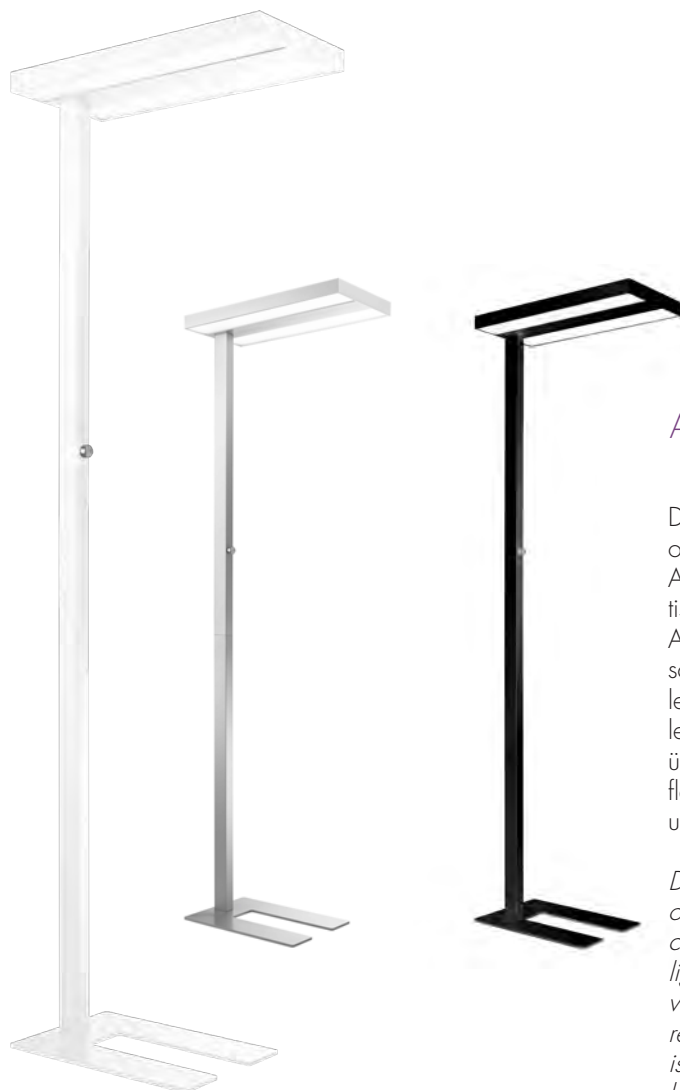

Art. Nr. 9080

Dimmbare LED Büro-Stehleuchte für das moderne Büro oder Arbeitszimmer. Mit dieser hochwertigen Leuchte aus Aluminium kann eine ideale Lichtsituation am Schreibtisch erreicht werden. Eine vollprismatische Abdeckung sorgt für perfektes direktes Licht für den Bildschirmarbeitsplatz und durch eine zusätzlich indirekte Beleuchtung des Raumes nach oben erreicht man einen idealen doppelten Lichteffect. Die Leuchte ist stufenlos dimmbar über einen Drehschalter am Leuchtenmast. Der U-förmige, flache Leuchtenfuß aus massivem Metall ermöglicht eine unauffällige Platzierung der Leuchte direkt am Schreibtisch.

Dimmable LED floor-lamp for perfect lighting in the modern office or workspace. This high quality aluminium lamp creates a very special atmosphere with direct and indirect lighting. This direct light is most essential for the computer workplace with its glare-free lighting. The additional indirect light illuminates the rest of the room. The Floor-Lamp is continuously dimmable with a rotating switch. The split base fits around table legs.

Art. Nr.: 9080

Material: Aluminium 6063AL, lackiert
Leuchtmittelart: LED
Sockel: 230 V / 336 LEDs / 80 W
= 40 W Oben / 40 W Unten
Lichtstrom: 5.400 lm Oben / 3.500 lm Unten
Beleuchtungsstärke: ca. 2.200 lux - 120 cm
Mittlere Nennlebensdauer: 40.000 h
Farbtemperatur: 3.700-4.250 K
Zertifikate: CE / GS
Farbe: -2 (Silber) -210 (Weiß) -211 (Schwarz)

Dieses Produkt enthält eine Lichtquelle der Energieeffizienzklasse: D

Art. No.: 9080

material: aluminium, 6063AL, powder coated
type of bulb: LED
socket: 230 V / 336 / 80 W
= 40 W up / 40 W down
luminous flux: 5.400 lm up / 3.500 lm down
illuminance: ca. 2.200 lux - 120 cm
rated life time: 40.000 h
colour temperature: 3.700-4.250 K
certificates: CE / GS
colour: -2 (Silver) -210 (white) -211 (black)

This product contains a light source of energy efficiency class: D