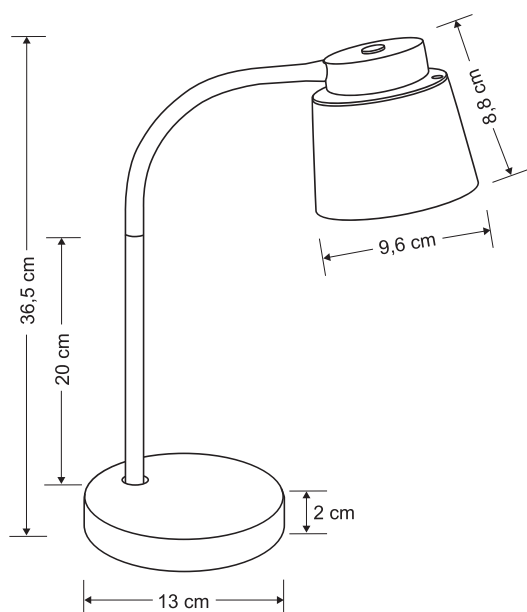

Art. Nr. 935

Smarte LED Schreibtischleuchte für den kleinen Arbeitsplatz. Der weiße Kunststoffreflektor lässt das Licht angenehm durchscheinen. An seiner Oberseite ist die Leuchte durch leichte Berührung eines Sensorknopfes in 4 verschiedenen Helligkeiten einstellbar. Der runde Leuchtenfuß passt sich der Form des Reflektors an. Der gummierte Leuchtenarm ist im oberen Drittel flexibel biegsam und lässt sich so individuell nach Bedarf einstellen.

LED table lamp for the small workplace. The white plastic reflector makes a pleasant light around the lamp. On its top is a sensor for turning on and off and 4 different lighting levels. The round base of the lamp adapts to the form of the reflector. The gummed arm of the lamp is very flexible in the upper part and so it is very flexible adjustable.

Art. Nr.: 935

Material: Kunststoff
Leuchtmittelart: LED
Sockel :230 V / 12 LEDs / 6 W
Lichtstrom: 360 lm
Beleuchtungsstärke, Abstand in cm: ca. 900 lux - 30 cm
Mittlere Nennlebensdauer: 30.000 h
Farbtemperatur: 5.000 K /+/-300
Zertifikate certificates: CE
Farbe: - 11(Schwarz), -28 (Silber)

Dieses Produkt enthält eine Lichtquelle der Energieeffizienzklasse: F

Art. No.: 935

material: plastic
type of bulb: LED
socket: 230 V / 12 LEDs / 6 W
luminous flux: 360 lm
illuminance, distance in cm: ca. 900 lux - 30 cm
rated life time: 30.000 h
colour temperature: 5.000 K /+/-300
certificates: CE
colour: -11 (black), -28 (silver)

This product contains a light source of energy efficiency class: F